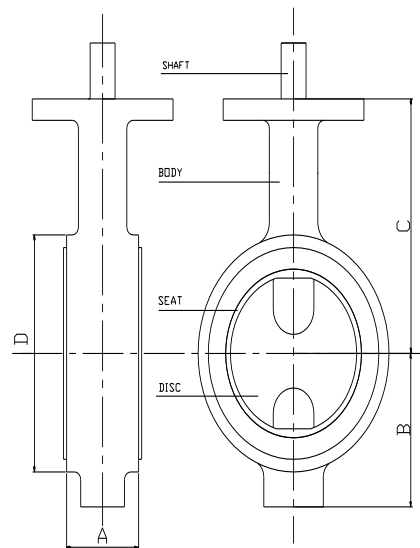

### **Product Specification:-**

- Available Sizes:-50mm to 500mm
- Temperature Rating: -20 ° C to 80 ° C
- End Connection:- Wafer Flangeless
- Actuation:- Lever upto sizes 200mm and Gear operated from sizes 250mm above.
- Design and Testing Standard:- As per IS 13095/BS 5155
- Installation: - For Flanges drilled as per ANSIB 16.5, DIN 2632/2633 and BS10 Table.

### **Material Specification:-**

<b>SR NO.</b>	<b>PART</b>	<b>MOC</b>
1	Body	IS 210 Cast Iron Grade 260
2	Disc	IS 1865 SG 400/15 (Epoxy Powder Coated)
3	Seat	Nitrile Rubber
4	Shaft	IS 1570 C.S. GRADE 40C 8. (EN 8)
5	O-Ring	Nitrile Rubber
6	Bush	Nylon
7	Lever / Gear Box	Carbon Steel

Web:-www.cnrvalves.com

**Dimensional Details:-**

SIZE(MM)	A	B	C	D
40	33	50	98	73
50	43	65	120	91
65	46	70	125	101
80	46	79	128	114
100	52	92	145	150
125	56	106	160	173
150	56	121	175	206
200	64	150	220	252
250	70	195	266	320
300	82	227	289	374
350	86	250	305	415
400	140	316	434	477
450	152	356	462	527
500	152	381	490	582

- All Dimensions are in mm.
- Dimensions and design subject to change without notice in course of product development.

**C&R VALVES PVT.LTD,**

125, NIRMAN IND.ESTATE, CHINCHOLI,  
NEW LINK ROAD, MALAD (WEST),  
MUMBAI-400064. MAHARASHTRA-INDIA.